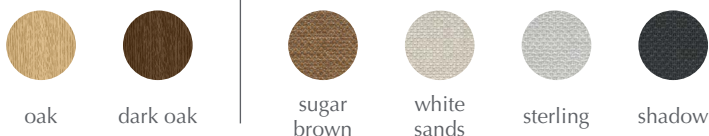

Colour variations