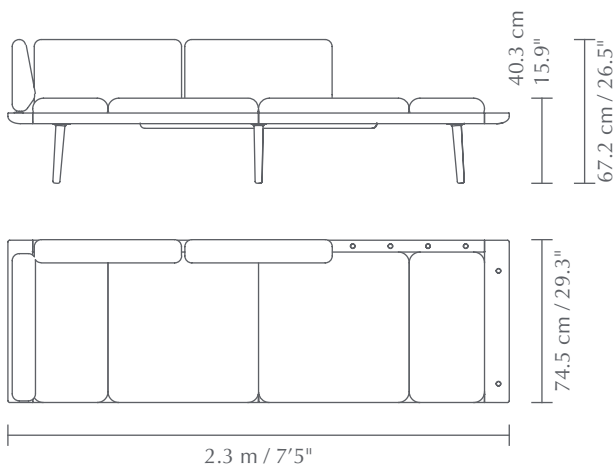

LOUNGE AROUND | 3-SEATER

Designed by Søren Ravn Christensen